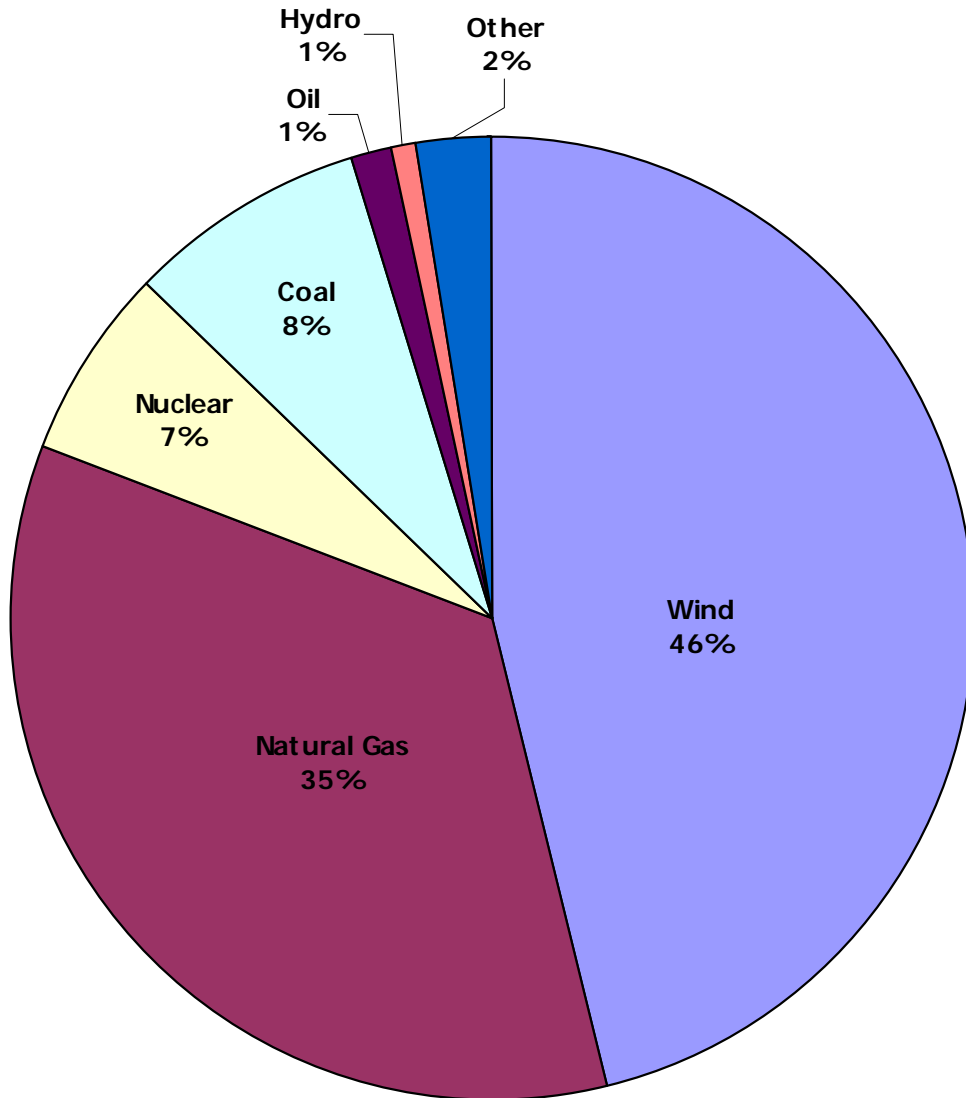

# PJM Queue 98,742MW

\*Data from PJM website, 12/31/08